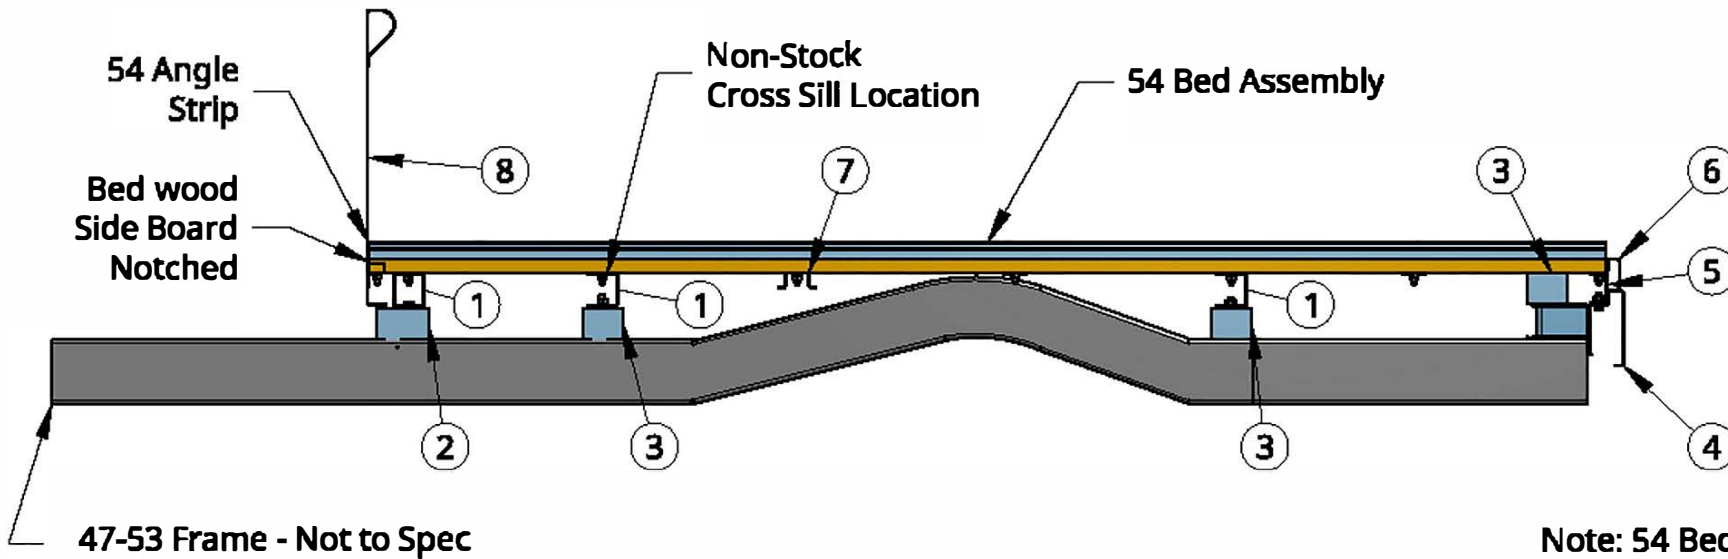

Part Detail		
Item	Description	Qty
1	110840 - Cross Sill	3
2	103188 - Spacer #1 Cross Sill	2
3	103187 - Spacer #2, #3 Cross Sills	6
4	100713 - Rear Cross Sill	1
5	103182 - Rear Sill Bed wood Riser	1
6	103184 - Rear Sill Extension Cover	1
7	110437 - Reinforcement Strip	1
8	102509A2 - Front Bed Panel	1

Note: 54 Bedsides not shown

**COMMENTS**

**Tolerance**

X.XXX	±.005
XXX	±.010
X.X	±1/16
Angle	±1 deg

MATERIAL NUMBER	MATERIAL	FINISH
YEAR SERIES	PRODUCT LINE	PART NUMBER
47-53 (54)	FG	103195
PART DESCRIPTION		DRAWN BY
CHEVY SHORT STEP 54 BEDSIDES 47-53 STOCK FRAME		KGG
		12-08-23
		CHECKED BY
		--
		APPROVED BY
		--