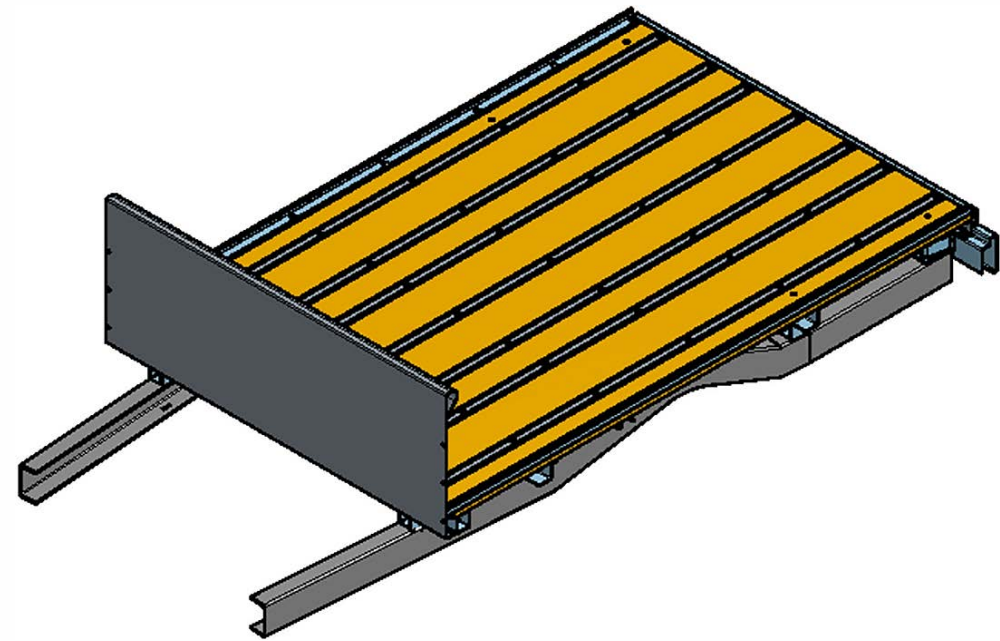

Part Detail		
Item	Description	Qty
1	110840 - Cross Sill	3
2	103188 - Spacer #1 Cross Sill	2
3	103187 - Spacer #2, #3 Cross Sills	6
4	100713 - Rear Cross Sill	1
5	103182 - Rear Sill Bed wood Riser	1
6	103184 - Rear Sill Extension Cover	1
7	110437 - Reinforcement Strip	1
8	102509A2 - Front Bed Panel	1

Note: 54 Bedsides not shown

**COMMENTS**

**Tolerance**

X.XXX	±.005
XXX	±.010
X.X	±1/16
Angle	±1 deg

MATERIAL NUMBER	MATERIAL	FINISH
YEAR SERIES	PRODUCT LINE	PART NUMBER
47-53 (54)	FG	103195
PART DESCRIPTION		DRAWN BY
CHEVY SHORT STEP 54 BEDSIDES 47-53 STOCK FRAME		KGG
		12-08-23
		CHECKED BY
		--
		APPROVED BY
		--