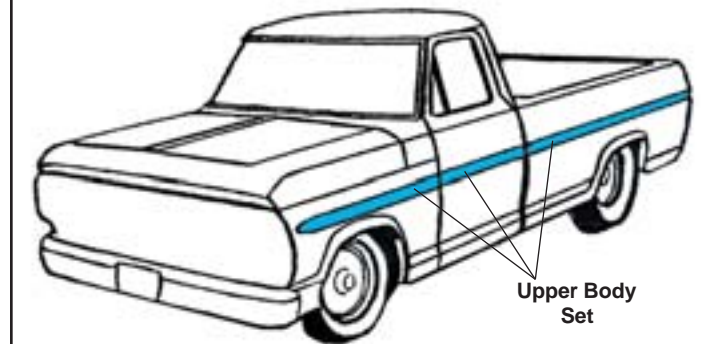

69-72 GM SUBURBAN MOULDINGS

These include the lower side door and body mouldings and the passenger rear door moulding. **MAR-K** trims have black painted accents. Plastic and metal attachment clips are included with each part or may be purchased separately for replacement. See page 63 for an explanation on bolt on vs. adhesive clips.

69-72 GM Suburban Mouldings with Clips

Sold as a set or by the piece - clips included with both.

*Lower Fender Front Moulding purchased from an outside vendor.

103121	COMPLETE LOWER SIDE-BLACK 69-70 GM	$445.00	set
103118	COMPLETE LOWER SIDE-BLACK 71-72 GM	445.00	set
K101222	COMPLETE CLIPS LOWER SIDE 69-70 GM	126.00	kit
K101227	COMPLETE CLIPS LOWER SIDE 71-72 GM	126.00	kit

102169	LOWER FENDER FRONT LH/DR-BLACK*	.....	$35.00	ea
102175	LOWER FENDER FRONT RH/PA-BLACK*	.....	29.00	ea
102170	LOWER FENDER REAR LH/DR-BLACK	.....	30.00	ea
102176	LOWER FENDER REAR RH/PA-BLACK	.....	30.00	ea
102296	LOWER DOOR LH/DR-BLACK	69-70 GM	48.00	ea
102298	LOWER DOOR RH/PA-BLACK	69-70 GM	48.00	ea
102171	LOWER DOOR LH/DR-BLACK	71-72 GM	48.00	ea
102177	LOWER DOOR RH/PA-BLACK	71-72 GM	48.00	ea
102086	LOWER BODY FRONT LH/DR-BLACK	69-70 GM	50.00	ea
102087	LOWER BODY FRONT RH/PA-BLACK	69-70 GM	35.00	ea
102292	LOWER BODY FRONT LH/DR-BLACK	71-72 GM	50.00	ea
102293	LOWER BODY FRONT RH/PA-BLACK	71-72 GM	35.00	ea
102088	LOWER BODY REAR LH/DR-BLACK	69-70 GM	45.00	ea
102089	LOWER BODY REAR RH/PA-BLACK	69-70 GM	45.00	ea
102294	LOWER BODY REAR LH/DR-BLACK	71-72 GM	45.00	ea
102295	LOWER BODY REAR RH/PA-BLACK	71-72 GM	45.00	ea
102085	LOWER REAR DOOR RH/PA-BLACK	69-70 GM	50.00	ea
102291	LOWER REAR DOOR RH/PA-BLACK	71-72 GM	50.00	ea

68-72 FORD MOULDINGS