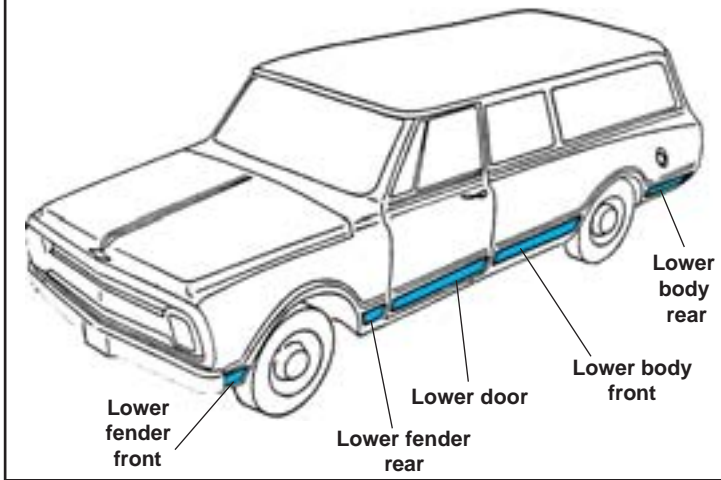

## 69-72 GM SUBURBAN MOULDINGS

These include the lower side door and body mouldings and the passenger rear door moulding. **MAR-K** trims have black painted accents. Plastic and metal attachment clips are included with each part or may be purchased separately for replacement. See page 63 for an explanation on bolt on vs. adhesive clips.